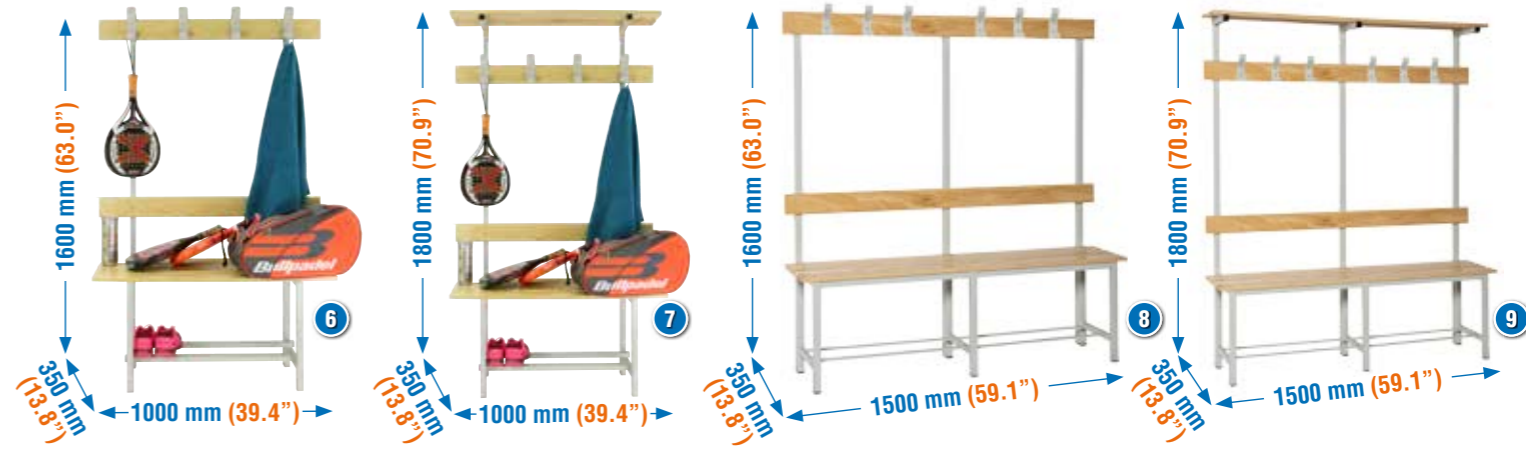

BAJO PRESUPUESTO QUOTATIONS ON REQUEST NACH PREISANFRAGE SUR DEMANDE BAIXA COTAÇÃO

BANCO DE VESTUARIO DESMONTADO SINGLE / CHANGING ROOM BENCH UNASSEMBLED SINGLE / UMKLEIDE-SITZBANK UNMONTIERT SINGLE / BANC VESTIAIRE DÉMONTÉ SINGLE / BANCO DE VESTUÁRIO DESMONTADO SINGLE

	MODEL	HxWxD mm (inch)	Kg/Unit (lb/Unit)	PHOTO	EAN Code	€/Unit
P3	SIMONLOCKER DISM. SINGLE BENCH SR 4/1000	1600 x 1000 x 350 (63.0"x39.4"x13.8")	18,00 (39.7)	6	8435104937082	476,28 €
P3	SIMONLOCKER DISM. SINGLE BENCH SR 6/1500	1600 x 1500 x 350 (63.0"x59.1"x13.8")	23,00 (50.7)	8	8435104937099	677,78 €
P3	SIMONLOCKER DISM. SINGLE BENCH CR 4/1000	1800 x 1000 x 350 (70.9"x39.4"x13.8")	21,00 (46.3)	7	8435104937112	595,35 €
P3	SIMONLOCKER DISM. SINGLE BENCH CR 6/1500	1800 x 1500 x 350 (70.9"x59.1"x13.8")	28,00 (61.7)	9	8435104937129	778,54 €